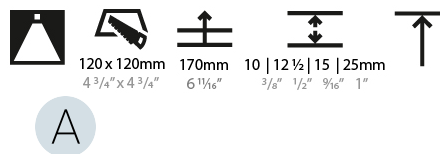

PHYSICAL

Shape: Square
Length (mm): 106
Length (in): 4 ³/₁₆
Width (mm): 106
Width (in): 4 ³/₁₆
Height (mm): 150
Height (in): 5 ⁷/₈
Ceiling Thickness (mm): 10 / 12.5 / 15 / 25
Ceiling Thickness (in): 3/8 or 1/2 or 9/16 or 1
Min. Recessing Depth (mm): 170
Min. Recessing Depth (in): 6 ¹¹/₁₆
Light Distribution: Downlight
Weight (kg): 0.769
Weight (lbs): 1.69
Fixture Finish: SSR / BKV / CWI / CRY / HAB / LAG / UFT / ITA / RUA / RUR / MIC / FTG / MYG / TWT / LOD / PUS / FRO / FUP / KIA / POP / BLS / SPG / MEY / GOH / GUM / CHC / COM / ABZ / JAG / OBR / MOS / ROR
Fixture Material: Aluminum Die Cast
Cut-out Measurements: 120mm / 4 3/4" x 120mm / 4 3/4"
Upon Request: Unique Ceiling Thickness

ELECTRICAL

Lamp Type: LED (Zhaga Standard)
Input Wattage (W): 16.5
Total Output Wattage (W): 14.7
Dimming: Dali Dimming
Driver Included: No
Driver Location: Recessed Housing
Driver Type: Constant Current - 120Vac
Driver Class: Class 2
Housing: See Components
Input Voltage (V): 120
Constant Current (MA): 350

LED

Number of LEDs: 1
Max. Delivered Lumen (lm): 770
Nominal Lumen (lm): 1140
CRI: >90 CRI
Lamp Life (hrs): 50000
Upon Request: RGB-W Tunable White Special Color Temperature Special LED

OPTICAL

Reflector*: 20 / 40 / 60
Upon Request: Special Beam Angles

RATINGS AND CERTIFICATIONS

Certified By: Certified for North American Standards

IP rating: IP20
Zaneen Company Inc. © 2024, T 1800-388-3382, F 416-247-9319, www.zaneen.com