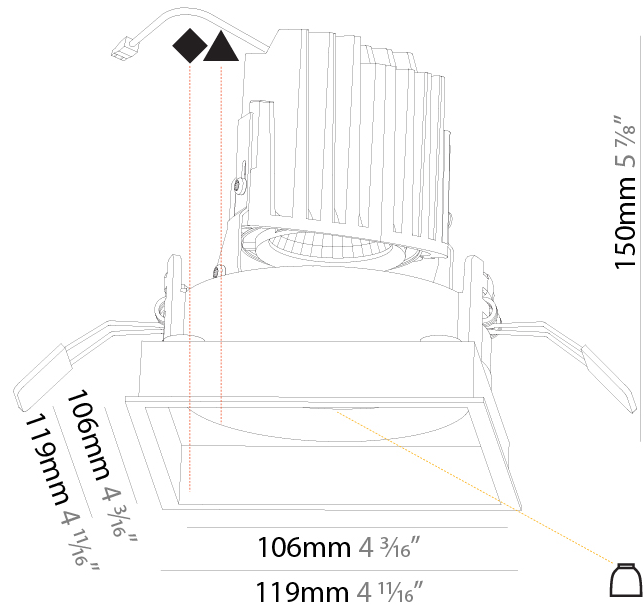

GENERAL

Series: Bioniq
Subseries: Bioniq Square Deep
Brand: Prolicht
Division: Architectural
Mounting Type: Recessed
Mounting Location: Ceiling
Subcategory: Downlight

PHYSICAL

Shape: Square
Length (mm): 119
Length (in): 4 11/16
Width (mm): 119
Width (in): 4 11/16
Depth (mm): 150
Depth (in): 5 7/8
Ceiling Thickness (mm): 10 / 12.5 / 15
Ceiling Thickness (in): 3/8 or 1/2 or 9/16
Min. Recessing Depth (mm): 170
Min. Recessing Depth (in): 6 11/16
Light Distribution: Downlight
Weight (kg): 0.592
Weight (lbs): 1.31
Fixture Finish: SSR / BKV / CWI / CRY / HAB / LAG / UFT / ITA / RUA / RUR / MIC / FTG / MYG / TWT / LOD / PUS / FRO / FUP / KIA / POP / BLS / SPG / MEY / GOH / GUM / CHC / COM / ABZ / JAG / OBR / MOS / ROR
Fixture Material: Aluminum Die Cast
Cut-out Measurements: 114mm / 4 1/2" x 114mm / 4 1/2"

ELECTRICAL

Lamp Type: LED (Zhaga Standard)
Total Output Wattage (W): 15
Dimming: Dali Dimming
Driver Included: No
Driver Location: Recessed Housing
Driver Type: Constant Current 120Vac
Housing: See components
Input Voltage (V): 120
Constant Current (MA): 350

LED

Number of LEDs: 1
Color Temperature (°K): Warm Dim
Max. Delivered Lumen (lm): 760
Nominal Lumen (lm): 1140
CRI: >90 CRI
Lamp Life (hrs): 50000

OPTICAL

Reflector°: 20 / 40 / 60
Adjustability: Rotational 35°; Tilt 30°

RATINGS AND CERTIFICATIONS

Certified By: Certified for North American Standards
IP rating: IP20