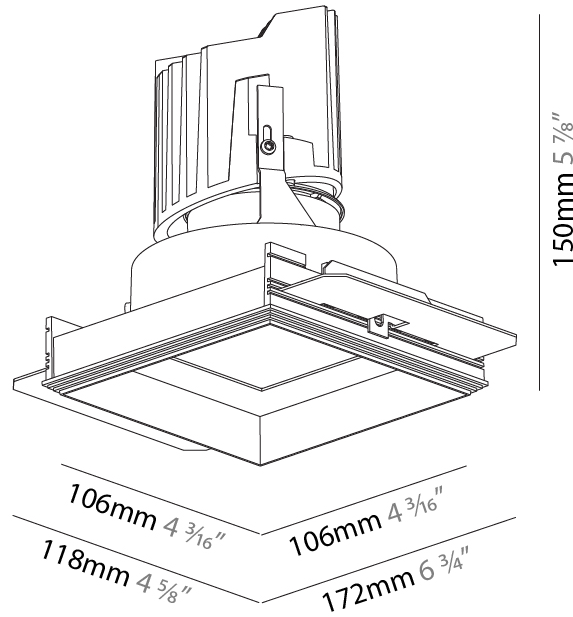

PHYSICAL

Shape: Square
Length (mm): 106
Length (in): 4 ³/₁₆
Width (mm): 106
Width (in): 4 ³/₁₆
Height (mm): 150
Height (in): 5 ⁷/₈
Ceiling Thickness (mm): 10 / 12.5 / 15 / 25
Ceiling Thickness (in): 3/8 or 1/2 or 9/16 or 1
Min. Recessing Depth (mm): 170
Min. Recessing Depth (in): 6 ¹¹/₁₆
Light Distribution: Downlight
Weight (kg): 0.769
Weight (lbs): 1.69
Fixture Finish: SSR / BKV / CWI / CRY / HAB / LAG / UFT / ITA / RUA / RUR / MIC / FTG / MYG / TWT / LOD / PUS / FRO / FUP / KIA / POP / BLS / SPG / MEY / GOH / GUM / CHC / COM / ABZ / JAG / OBR / MOS / ROR
Fixture Material: Aluminum Die Cast
Cut-out Measurements: 120mm / 4 3/4" x 120mm / 4 3/4"
Upon Request: Unique Ceiling Thickness

ELECTRICAL

Lamp Type: LED (Zhaga Standard)
Input Wattage (W): 16.5
Total Output Wattage (W): 14.7
Dimming: Dali Dimming
Driver Included: No
Driver Location: Recessed Housing
Driver Type: Constant Current - 120Vac
Driver Class: Class 2
Housing: See Components
Input Voltage (V): 120
Constant Current (MA): 350

LED

Number of LEDs: 1
Max. Delivered Lumen (lm): 770
Nominal Lumen (lm): 1140
CRI: >90 CRI
Lamp Life (hrs): 50000
Upon Request: RGB-W Tunable White Special Color Temperature Special LED

OPTICAL

Reflector*: 20 / 40 / 60
Upon Request: Special Beam Angles

RATINGS AND CERTIFICATIONS

Certified By: Certified for North American Standards

IP rating: IP20
Zaneen Company Inc. © 2024, T 1800-388-3382, F 416-247-9319, www.zaneen.com