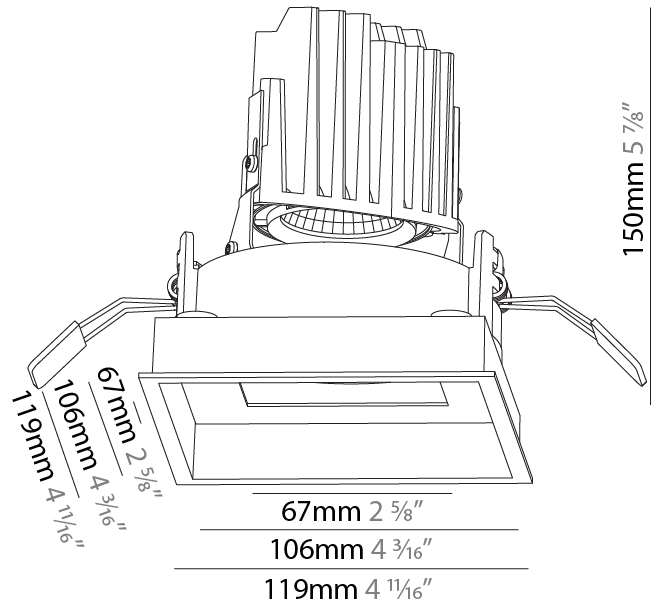

GENERAL

Series: Bioniq
Subseries: Bioniq Square Deep Comfort
Brand: Prolicht
Division: Architectural
Mounting Type: Recessed
Mounting Location: Ceiling
Subcategory: Downlight

PHYSICAL

Shape: Square
Length (mm): 119
Length (in): 4 11/16
Width (mm): 119
Width (in): 4 11/16
Depth (mm): 150
Depth (in): 5 7/8
Ceiling Thickness (mm): 10 / 12.5 / 15
Ceiling Thickness (in): 3/8 or 1/2 or 9/16
Min. Recessing Depth (mm): 170
Min. Recessing Depth (in): 6 11/16
Light Distribution: Downlight
Weight (kg): 0.656
Weight (lbs): 1.45
Fixture Finish: SSR / BKV / CWI / CRY / HAB / LAG / UFT / ITA / RUA / RUR / MIC / FTG / MYG / TWT / LOD / PUS / FRO / FUP / KIA / POP / BLS / SPG / MEY / GOH / GUM / CHC / COM / ABZ / JAG / OBR / MOS / ROR
Fixture Material: Aluminum Die Cast
Cut-out Measurements: 114mm / 4 1/2" x 114mm / 4 1/2"

ELECTRICAL

Lamp Type: LED (Zhaga Standard)
Total Output Wattage (W): 15
Dimming: Dali Dimming
Driver Included: No
Driver Location: Recessed Housing
Driver Type: Constant Current - 120Vac
Housing: See components
Input Voltage (V): 120
Constant Current (MA): 350

LED

Number of LEDs: 1
Color Temperature (°K): Warm Dim
Max. Delivered Lumen (lm): 760
Nominal Lumen (lm): 1140
CRI: >90 CRI
Lamp Life (hrs): 50000

OPTICAL

Reflector: 20 / 40 / 60

RATINGS AND CERTIFICATIONS

Certified By: Certified for North American Standards
IP rating: IP20