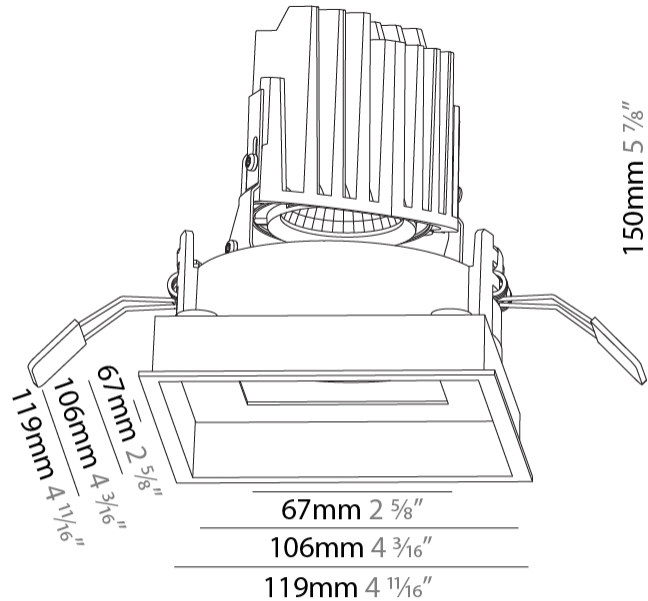

#### PHYSICAL

Shape: Square  
 Length (mm): 119  
 Length (in): 4 <sup>11</sup>/<sub>16</sub>"  
 Width (mm): 119  
 Width (in): 4 <sup>11</sup>/<sub>16</sub>"  
 Depth (mm): 150  
 Depth (in): 5 <sup>7</sup>/<sub>8</sub>"  
 Ceiling Thickness (mm): 10 / 12.5 / 15  
 Ceiling Thickness (in): 3/8 or 1/2 or 9/16  
 Min. Recessing Depth (mm): 170  
 Min. Recessing Depth (in): 6 <sup>11</sup>/<sub>16</sub>"  
 Light Distribution: Downlight  
 Weight (kg): 0.69  
 Weight (lbs): 1.5  
 Fixture Finish: SSR / BKV / CWI / CRY / HAB / LAG / UFT / ITA / RUA / RUR / MIC / FTG / MYG / TWT / LOD / PJS / FRO / FUP / KIA / POP / BLS / SPG / MEY / GOH / GUM / CHC / COM / ABZ / JAG / OBR / MOS / ROR  
 Fixture Material: Aluminum Die Cast  
 Cut-out Measurements: 114mm / 4 1/2" x 114mm / 4 1/2"

#### RATINGS AND CERTIFICATIONS

Certified By: Certified for North American Standards  
 IP rating: IP20

114 x 114mm  
4 1/2" x 4 1/2"

170mm  
6 1/16"

10 | 15mm  
3/8" | 9/16"

#### PHYSICAL

Shape: Square  
 Length (mm): 106  
 Length (in): 4 <sup>3</sup>/<sub>16</sub>  
 Width (mm): 106  
 Width (in): 4 <sup>3</sup>/<sub>16</sub>  
 Height (mm): 150  
 Height (in): 5 <sup>7</sup>/<sub>8</sub>  
 Ceiling Thickness (mm): 10 / 12.5 / 15 / 25  
 Ceiling Thickness (in): 3/8 or 1/2 or 9/16 or 1  
 Min. Recessing Depth (mm): 170  
 Min. Recessing Depth (in): 6 <sup>11</sup>/<sub>16</sub>  
 Light Distribution: Downlight  
 Weight (kg): 0.769  
 Weight (lbs): 1.69  
 Fixture Finish: SSR / BKV / CWI / CRY / HAB / LAG / UFT / ITA / RUA / RUR / MIC / FTG / MYG / TWT / LOD / PUS / FRO / FUP / KIA / POP / BLS / SPG / MEY / GOH / GUM / CHC / COM / ABZ / JAG / OBR / MOS / ROR  
 Fixture Material: Aluminum Die Cast  
 Cut-out Measurements: 120mm / 4 3/4" x 120mm / 4 3/4"  
 Upon Request: Unique Ceiling Thickness