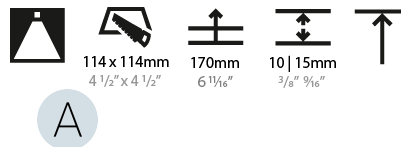

GENERAL

Series: Bioniq
Subseries: Bioniq Square Deep
Brand: Prolicht
Division: Architectural
Mounting Type: Recessed
Mounting Location: Ceiling
Subcategory: Downlight

PHYSICAL

Shape: Square
Length (mm): 119
Length (in): 4 11/16
Width (mm): 119
Width (in): 4 11/16
Depth (mm): 150
Depth (in): 5 7/8
Ceiling Thickness (mm): 10 / 12.5 / 15
Ceiling Thickness (in): 3/8 or 1/2 or 9/16
Min. Recessing Depth (mm): 170
Min. Recessing Depth (in): 6 11/16
Light Distribution: Downlight
Weight (kg): 0.592
Weight (lbs): 1.31
Fixture Finish: SSR / BKV / CWI / CRY / HAB / LAG / UFT / ITA / RUA / RUR / MIC / FTG / MYG / TWT / LOD / PUS / FRO / FUP / KIA / POP / BLS / SPG / MEY / GOH / GUM / CHC / COM / ABZ / JAG / OBR / MOS / ROR
Fixture Material: Aluminum Die Cast
Cut-out Measurements: 114mm / 4 1/2" x 114mm / 4 1/2"

ELECTRICAL

Lamp Type: LED (Zhaga Standard)
Total Output Wattage (W): 15
Dimming: Dali Dimming
Driver Included: No
Driver Location: Recessed Housing
Driver Type: Constant Current 120Vac
Housing: See components
Input Voltage (V): 120
Constant Current (MA): 350

LED

Number of LEDs: 1
Color Temperature (°K): Warm Dim
Max. Delivered Lumen (lm): 760
Nominal Lumen (lm): 1140
CRI: >90 CRI
Lamp Life (hrs): 50000

OPTICAL

Reflector°: 20 / 40 / 60
Adjustability: Rotational 35°; Tilt 30°

RATINGS AND CERTIFICATIONS

Certified By: Certified for North American Standards
IP rating: IP20