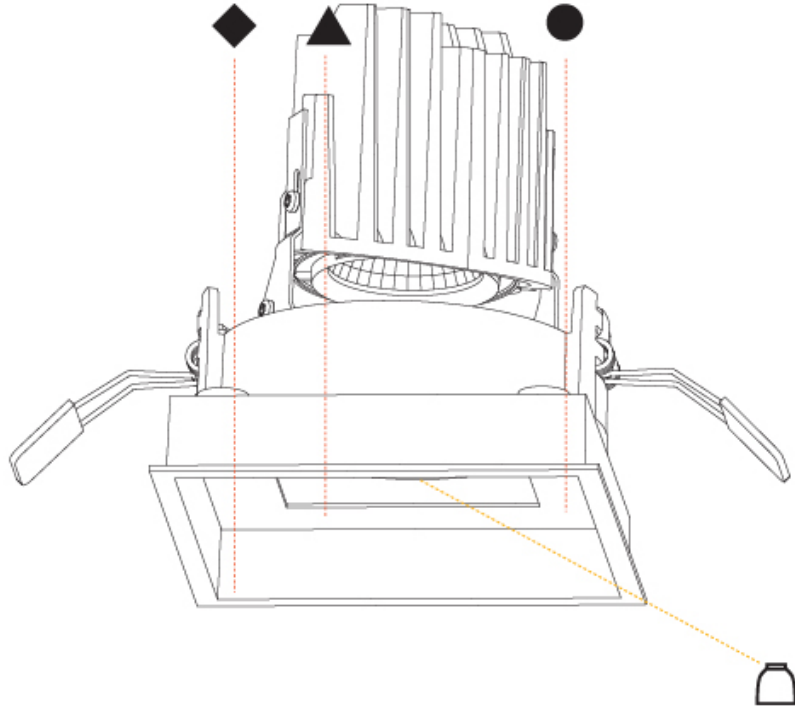

BIONIQ SQUARE DEEP COMFORT RECESSED

A35371-

For Color / Finish Chart & Symbology see Appendix or product page downloadable area.

	27K	35K	30K	40K	°K
Color Temperature	2700K	3500K	3000K	4000K	
Reflector	20	40	60		
	20°	40°	60°		

ORDER-EXAMPLE: °K
L3XXXX- 02 02 02 30K 20
Black Black Black 3000K 20°